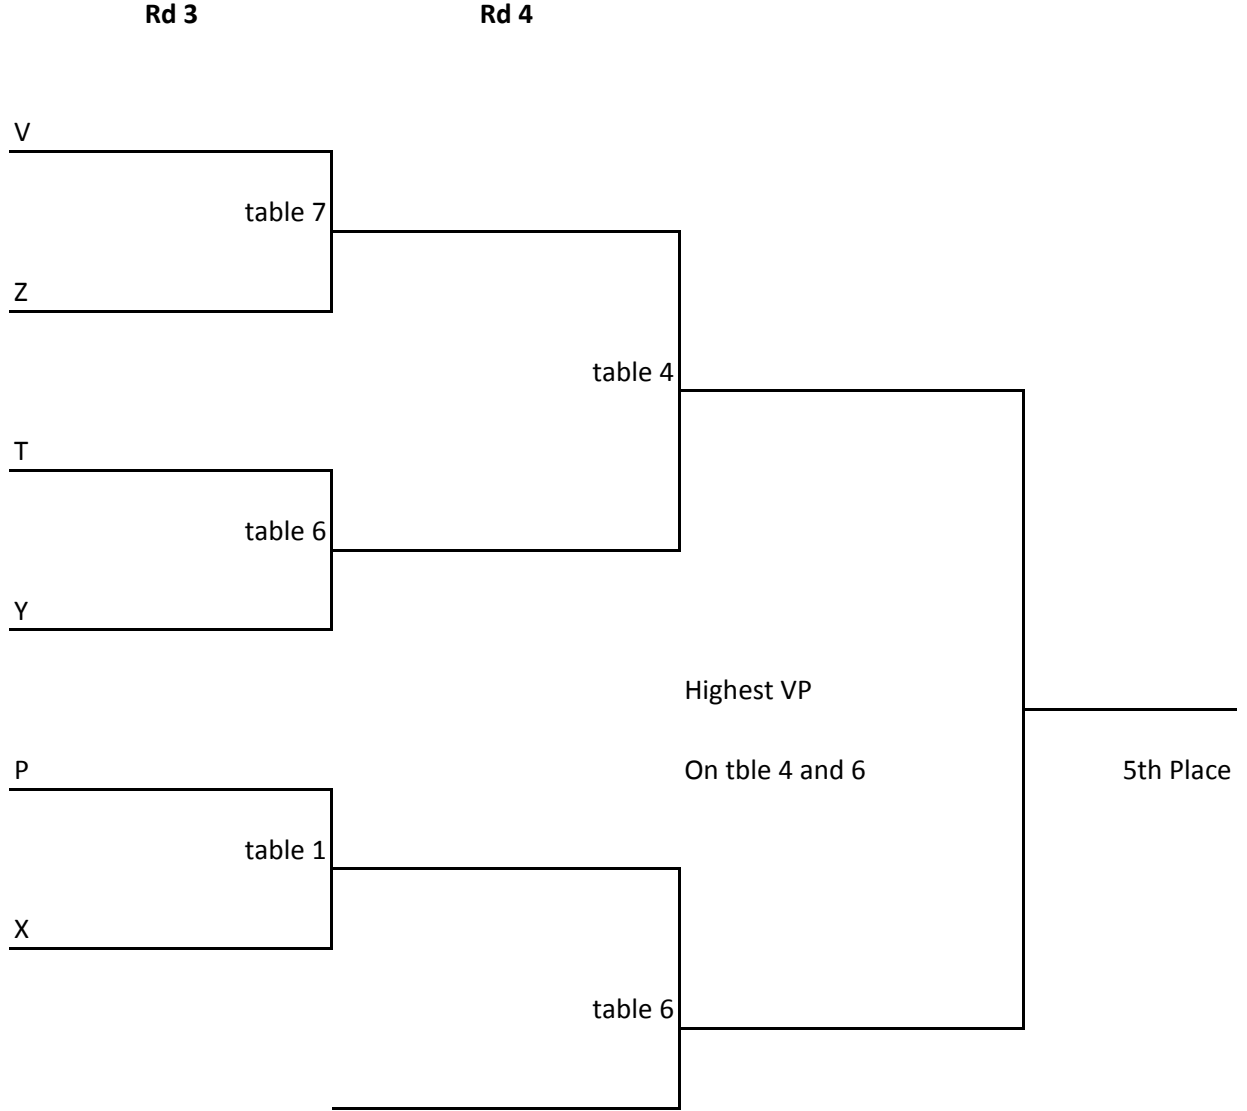

MIDDLE BRACKET

Bye: top VP from rnd 2 Top Bracket

BOTTOM BRACKET